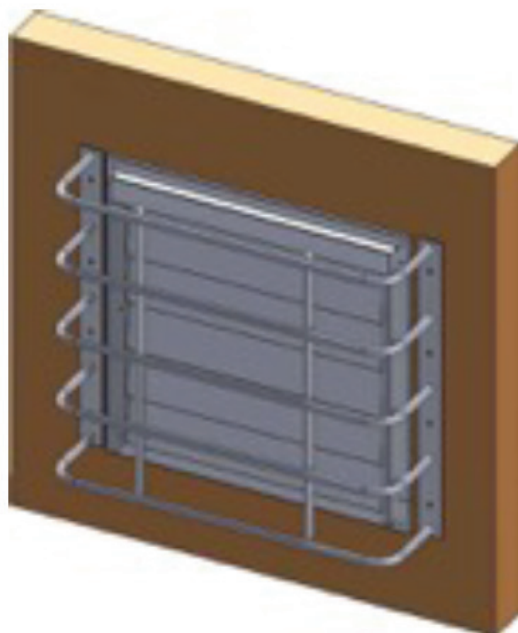

Grilles

SG - Light Duty Security Grille

The SG range is designed for medium protection, the standard SG range comprises 2 mm galvanised steel punched security grilles with 40 mm square apertures to match AFP pressure vent FVA. The units are mounted onto factory wall liners with steel rivets.

On external walls, the grilles are covered by DWL exterior louvres. Available off the shelf.

SG HD - Heavy Duty Security Grille

SG HD range is constructed with 16 mm dia steel bars welded into a 6 mm steel frame, the SG HD range is built to SEAP security ratings. The grille is installed into the external wall with fixing bolts through the wall liner, and can be hidden with a DWL exterior louvre. Units can be retrofitted. The FVA matches that of AFP's pressure vents. On an exterior wall the grille is hidden by a DWL/EXP exterior louvre unit.

SG AV - Anti Vandal Security Grille

SG VA range is an anti vandal grille which is fitted to the outside wall with security bolts. Constructed with 16 mm dia steel bars welded into a 6 mm steel frame. The grille is installed into the external wall with fixing bolts directly into the external wall over the top of the DWL exterior louvre. Units can be retrofitted.

The FVA matches that of AFP's pressure vents. Made to order, lead time 5-10 working days.

PRODUCT SPECIFICATION

Product code	SG 300	SG 500	SG 700	SG 1000
Neg Free Vent Area	0.077m ²	0.212m ²	0.416m ²	0.85m ²
Pos Free Vent Area	0.047m ²	0.128m ²	0.308m ²	0.556m ²
WxHxD	330x340x30mm	530x540x30mm	730x740x30mm	103x104x30mm
Weight	1kg	3kg	4.5kg	9kg