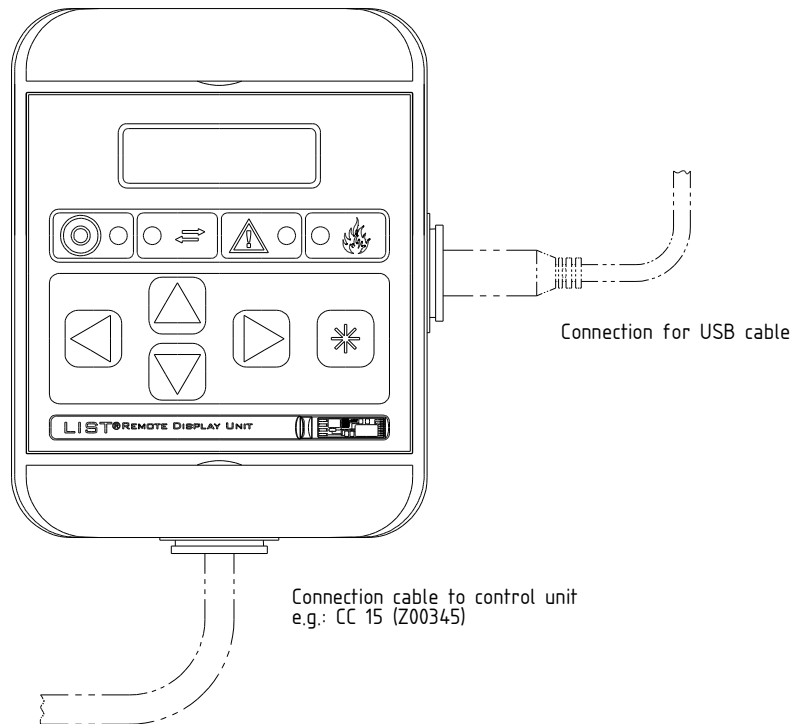

General Data

- ◆ Operating temperature: 0 °C ... +60 °C
- ◆ Dimensions: 144,2 x 114,2 x 60,0 mm, (w x h x d, maximum including cable-glands)
- ◆ Case material: Thermoplast ASA/PC, halogen-free
- ◆ Weight: 0,35 kg
- ◆ Power supply: 10 V ... 30 V DC
- ◆ Current draw: 42 mA (normal) / 105 mA (alarm), at 24 V DC
- ◆ Power consumption: Max. 2,5 W
- ◆ Ingress protection: IP 65
- ◆ Finish: RAL 7035, light grey
- ◆ Cover screws: Stainless steel, material 1.4567 (DIN EN X3 CrNiCu 18-9-4), captive
- ◆ Gasket: Silicone
- ◆ Integrated lid support: Polypropylen (PP)
- ◆ Mounting: Mounting screws outside enclosure interior
- ◆ Cable gland: Membrane cable-gland CLIXX 20

```
F: RDT Mode
dd.mm.yy  hh:mm
```

Front Panel Operation

- ◆ 5 button membrane keyboard for menu navigation, data and function input

Connections and Interfaces

- ◆ 24 V DC: Power supply
- ◆ RS485: **RS485** data-interface for LIST communication to **SCU 800** or LISTcontroller
- ◆ USB: For software updates

Ordering Information

- ◆ Remote Display Unit RDU 316

Art.-no.: **G00493**

Scope of Delivery

- ◆ Remote Display Unit RDU 316, including LISTmemory **USB** flash drive

Dimensions

Case material: ABS-FR
Ingress protection: IP 65
Colour: Light grey

Installation: Provide sufficient space for connection cable bending radius.

LISTEC GmbH
Am Sandberg 34
D - 84424 Isen
Germany

Tel.: +49 (0) 8083 5385-0
Fax.: +49 (0) 8083 5385-20
e-mail: info@listec-gmbh.de
www.listec-gmbh.de