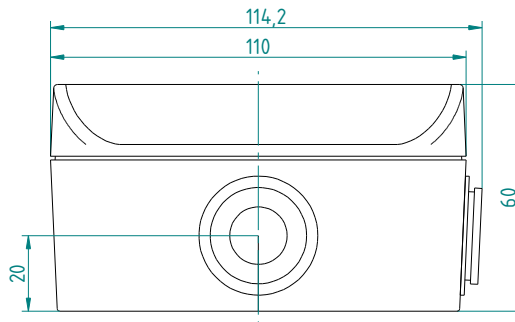

General Data

- ◆ Operating temperature: 0 °C ... +60 °C
- ◆ Dimensions: 144,2 x 114,2 x 60,0 mm, (w x h x d, maximum including cable-glands)
- ◆ Case material: Thermoplast ASA/PC, halogen-free
- ◆ Weight: 0,35 kg
- ◆ Power supply: 10 V ... 30 V DC
- ◆ Current draw: 42 mA (normal) / 105 mA (alarm), at 24 V DC
- ◆ Power consumption: Max. 2,5 W
- ◆ Ingress protection: IP 65
- ◆ Finish: RAL 7035, light grey
- ◆ Cover screws: Stainless steel, material 1.4567 (DIN EN X3 CrNiCu 18-9-4), captive
- ◆ Gasket: Silicone
- ◆ Integrated lid support: Polypropylen (PP)
- ◆ Mounting: Mounting screws outside enclosure interior
- ◆ Cable gland: Membrane cable-gland CLIXX 20

Ordering Information

- ◆ Remote Display Unit RDU 316

Art.-no.: **G00493**

Scope of Delivery

- ◆ Remote Display Unit RDU 316, including LISTmemory **USB** flash drive

Dimensions

Case material: ABS-FR
Ingress protection: IP 65
Colour: Light grey

Installation: Provide sufficient space for connection cable bending radius.

LISTEC GmbH
Am Sandberg 34
D - 84424 Isen
Germany

Tel.: +49 (0) 8083 5385-0
Fax.: +49 (0) 8083 5385-20
e-mail: info@listec-gmbh.de
www.listec-gmbh.de